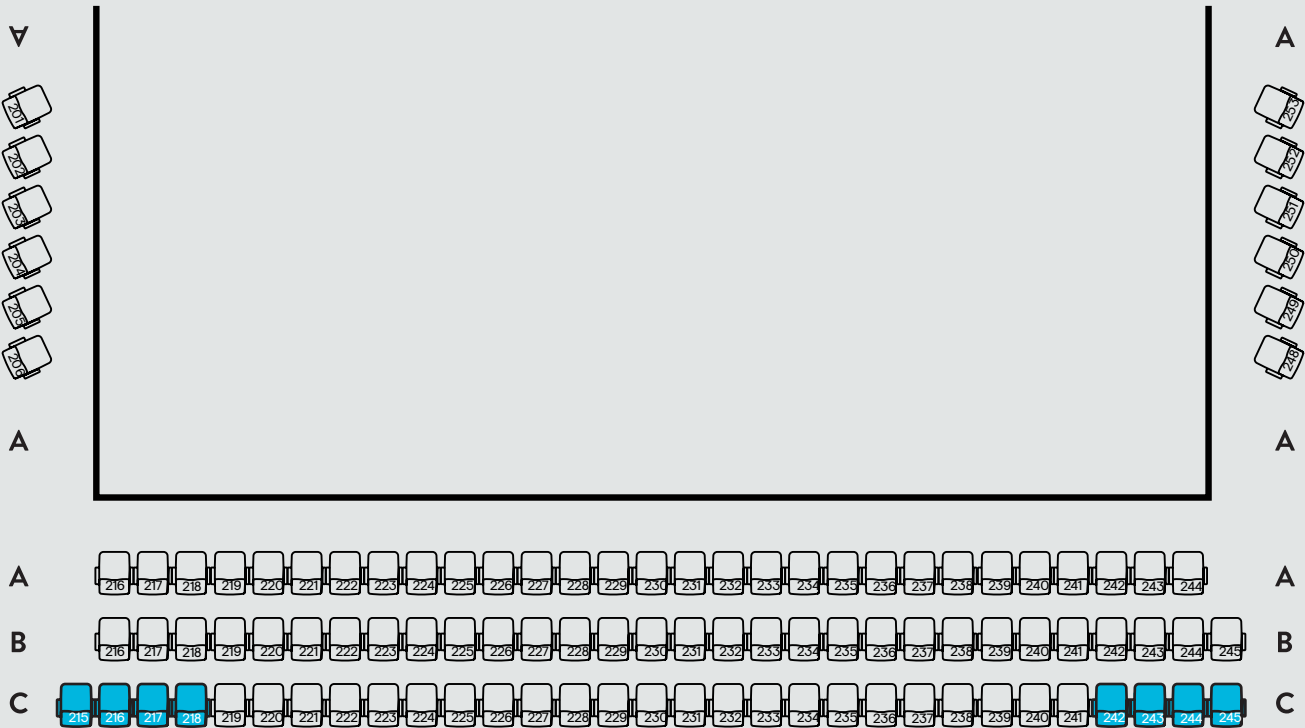

STAGE

Accessible Seating

LYRIC THEATRE

574
SEATS

STAGE

 Accessible Seating

DRESS CIRCLE LEVEL