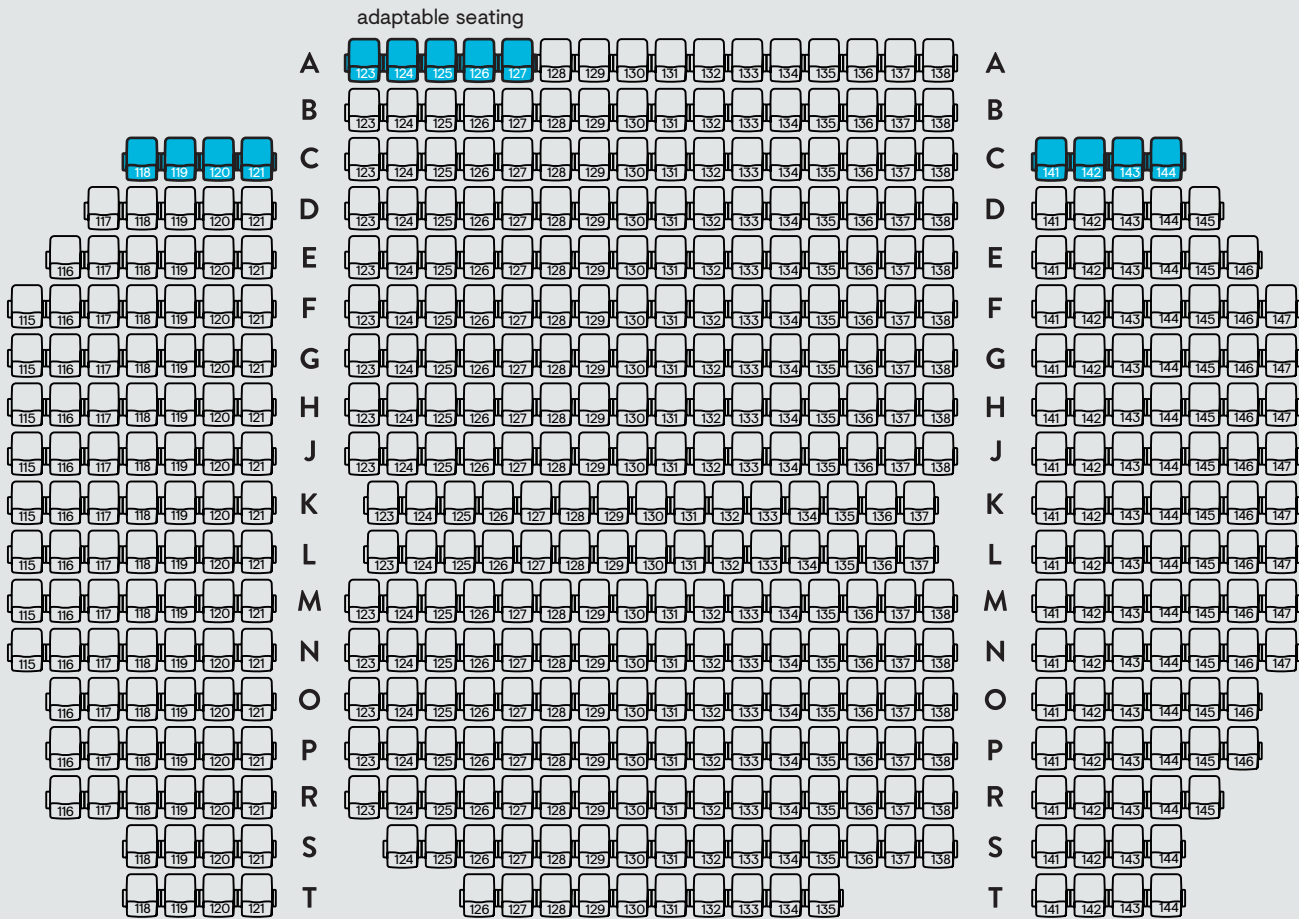

STAGE

Accessible Seating

LYRIC THEATRE

574
SEATS

STAGE

 Accessible Seating

DRESS CIRCLE LEVEL