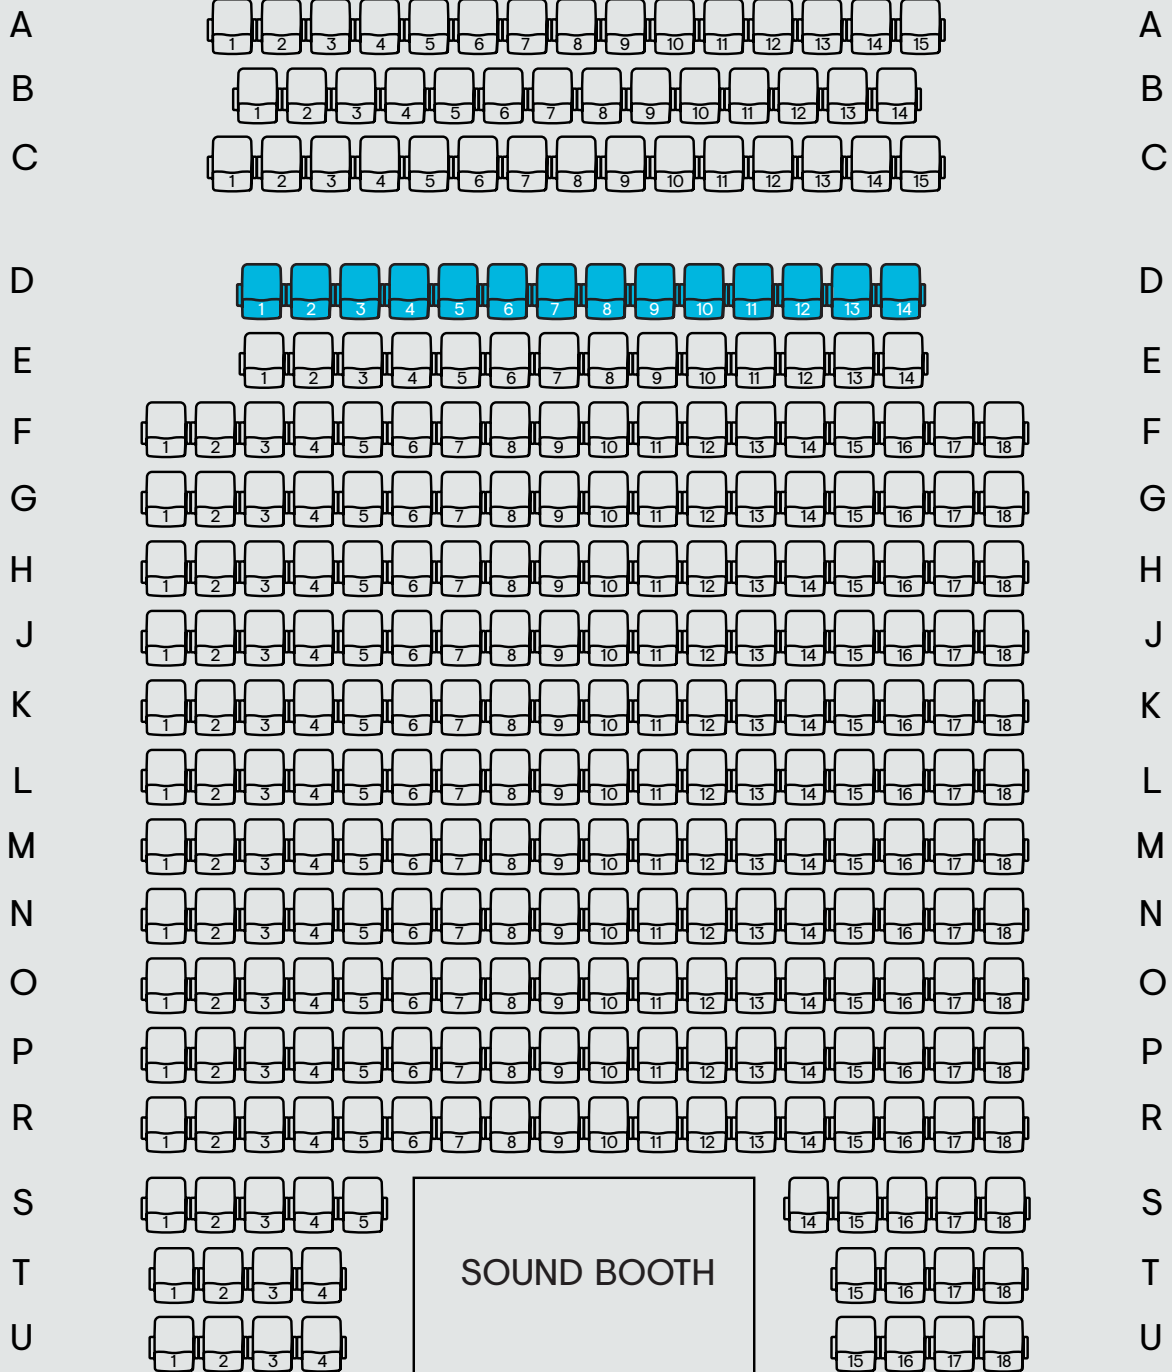

STAGE

Accessible Seating